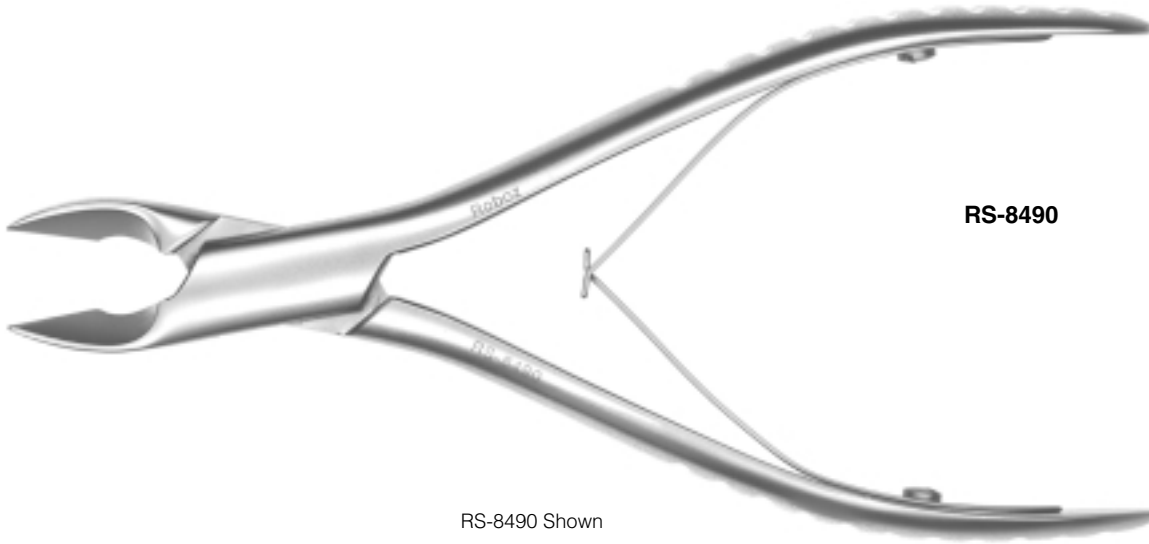

RS-8470 Bone Cutter
convex jaws, delicate
length 5"

RS-8480 LITTAUER
bone cutting forceps
straight
length 4^{1/2}"
RS-8482 length 5"
RS-8484 length 6"

RS-8480 Shown

RS-8490

DEAN
bone cutting forceps
side-cutting
length 6"

RS-8490 Shown

RS-8520

RUSKIN
double action, straight
length 5 1/2"

- RS-8540** LISTON straight, length 5¹/₂"
- RS-8544** straight, length 8¹/₂"
- RS-8555** angled on flat, length 5¹/₂"
- RS-8559** angled on flat, length 8³/₄"