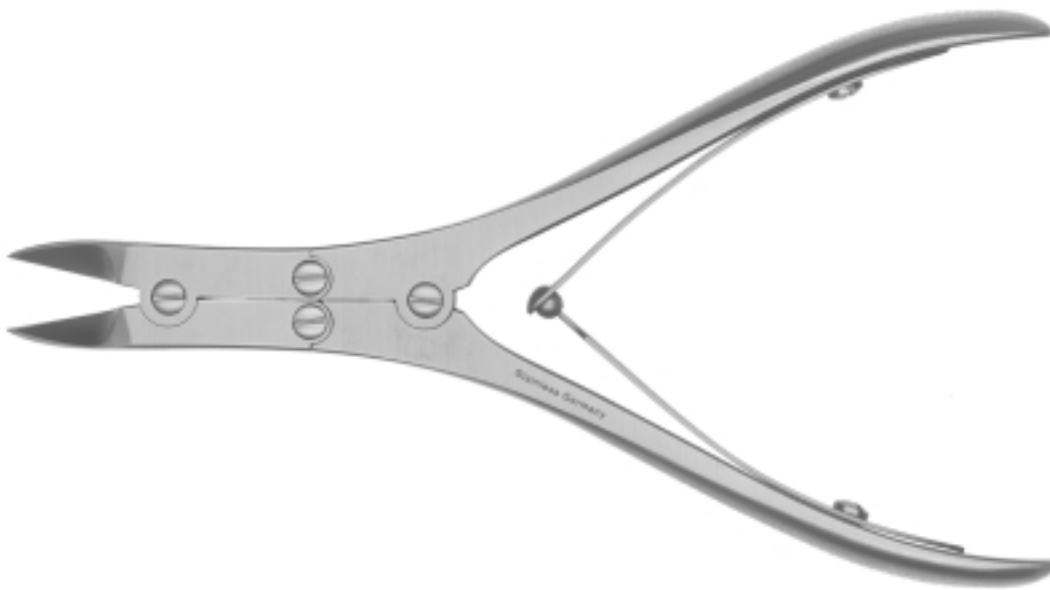

RS-8470 Bone Cutter
convex jaws, delicate
length 5"

RS-8480 LITTAUER
bone cutting forceps
straight
length 4^{1/2}"
RS-8482 length 5"
RS-8484 length 6"

RS-8480 Shown

RS-8490

DEAN
bone cutting forceps
side-cutting
length 6"

RS-8490 Shown

RS-8520

RUSKIN
double action, straight
length 5 1/2"

- RS-8540** LISTON straight, length 5¹/₂"
- RS-8544** straight, length 8¹/₂"
- RS-8555** angled on flat, length 5¹/₂"
- RS-8559** angled on flat, length 8³/₄"