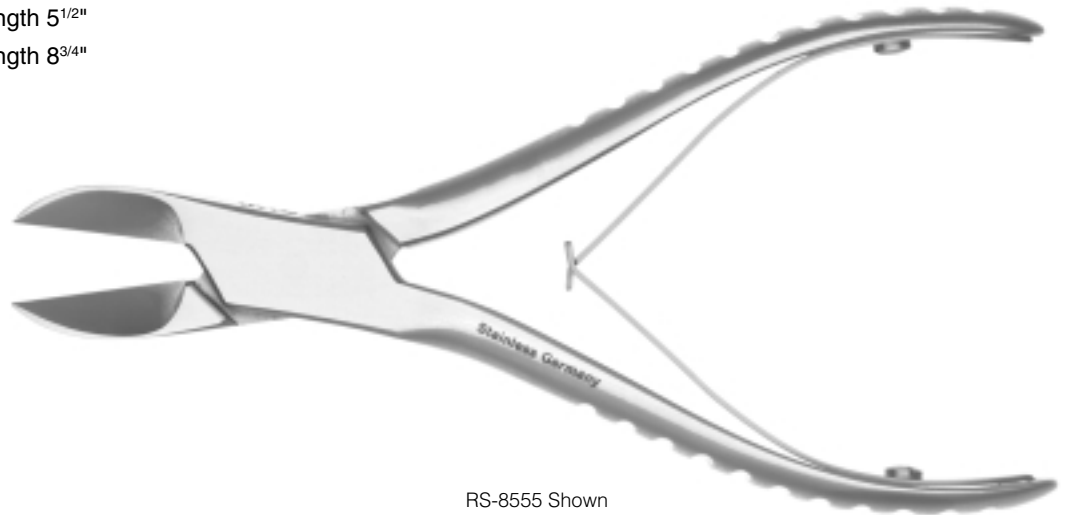

RS-8470 Bone Cutter
convex jaws, delicate
length 5"

RS-8480 LITTAUER
bone cutting forceps
straight
length 4^{1/2}"
RS-8482 length 5"
RS-8484 length 6"

RS-8480 Shown

RS-8490

DEAN
bone cutting forceps
side-cutting
length 6"

RS-8490 Shown

RS-8520

RUSKIN
double action, straight
length 5 1/2"

- RS-8540** LISTON straight, length 5¹/₂"
- RS-8544** straight, length 8¹/₂"
- RS-8555** angled on flat, length 5¹/₂"
- RS-8559** angled on flat, length 8³/₄"